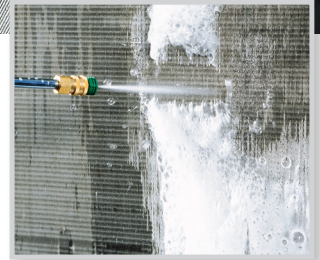

CC-600 Powerful and Portable

If you have ever cleaned thick and hard-to-reach coil beds, you will know that the best way to get the desired results is by using high flow. Designed to clean heavy-duty coils with utmost perfection, CC-600 High Flow CoilPro® can penetrate coil beds up to 8" thick.

Whether you're inside or outdoors, the CC-600 High Flow CoilPro is the preferred choice for heavy-duty coils; it can connect to a water line for continuous flow or draw from two internal 5 gallon tanks for remote or hard-to-reach jobs. The CC-600 applies a thick layer of cleaner through the same custom foaming nozzle featured in our award-winning CC-140 CoilPro.