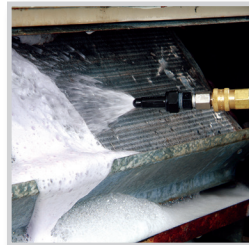

FEATURES

- Deep cycle 12V rechargeable battery or 115V AC power input
- Integrated 5 gallon water tank and 5 gallon chemical tank
- Control valve to inject chemicals at 6:1 ratio (can be factory adjusted)
- 18" wand and four custom nozzles
- Heavy-duty ergonomic cart with stair glides
- Wide variety of custom attachments

CC-140	
Motor Power	0.2 HP
Input Power	Standard: 12 amps, 12V, DC rechargeable VRLA battery or 3 amps, 115V, 50/60 Hz AC Optional: 1.5 amps, 230V, 50/60 Hz
Recharge Power	Standard: 1 amp, 115V, 50/60 Hz AC Optional: 0.5 amps, 230V, 50/60 Hz
Water Requirements	On-Board or minimum 20 PSI at 1.5 GPM
Output Water Pressure	Variable, 40-140 PSI
Output Water Flow	Variable, 0.25-1 GPM
Pump	Positive displacement diaphragm
Water Tank	5 gallons
Soap Tank	5 gallons
Dimensions	44" high x 26" wide x 18" deep
Weight	75 lbs net dry

WET/DRY COIL CLEANING SYSTEM AN UNBEATABLE PACKAGE.

The CC-140-KIT combines the CC-140 with our CoilVac® (see page 57) for a complete coil cleaning system.

CC-140-KIT: Same as CC-140 with a CoilVac Dry HEPA Vacuum, CoilVac mounting bracket and tool bin ..... **Call for Price**

COILSHINE: Coil cleaning solution, case of four 1 gallon bottles ..... **Call for Price**